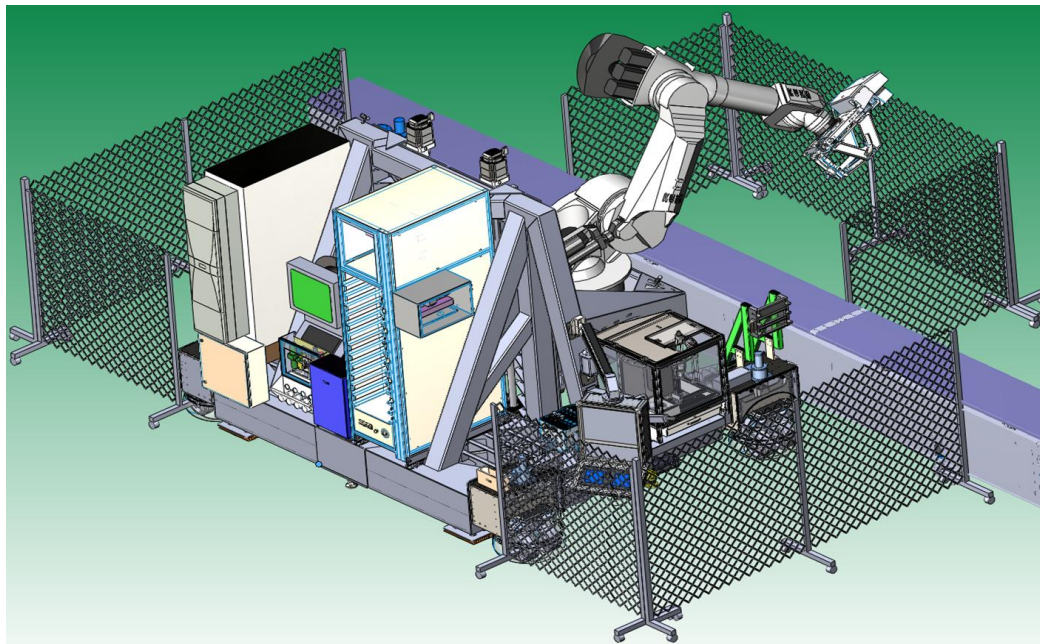

Xpanda Industrial Portable – mobile Safety Barriers

1-800-835-0214

XPANDASEcurityGATES.COM
INFO@XPANDASEcurityGATES.COM

Highly visible & retractable

1-800-835-0214

XPANDASEcurityGATES.COM
INFO@XPANDASEcurityGATES.COM

Expandable- Retractable tubular steel safety gates

OPTIONS

- Slide door access
 - Thumb lock or key lock
- Quick attachments
 - Pin Drop System
 - Slam-Lock system
- Pinned at the corners
- Portable by caster/trolley system
- Up to 98” high sections