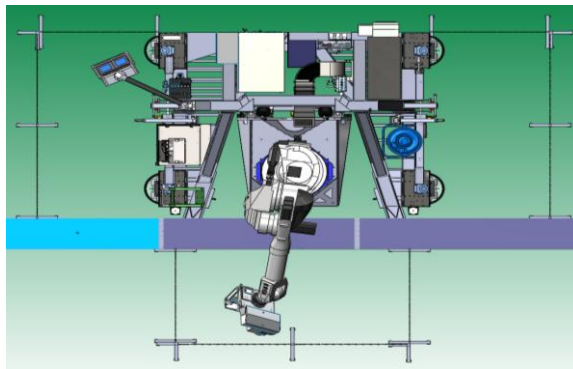

Xpanda Industrial Portable – mobile Safety Barriers

1-800-835-0214

XPANDASEcurityGATES.COM
INFO@XPANDASEcurityGATES.COM

Highly visible & retractable

1-800-835-0214

XPANDASEcurityGATES.COM
INFO@XPANDASEcurityGATES.COM

Expandable- Retractable tubular steel safety gates

OPTIONS

- Slide door access
 - Thumb lock or key lock
- Quick attachments
 - Pin Drop System
 - Slam-Lock system
- Pinned at the corners
- Portable by caster/trolley system
- Up to 98” high sections