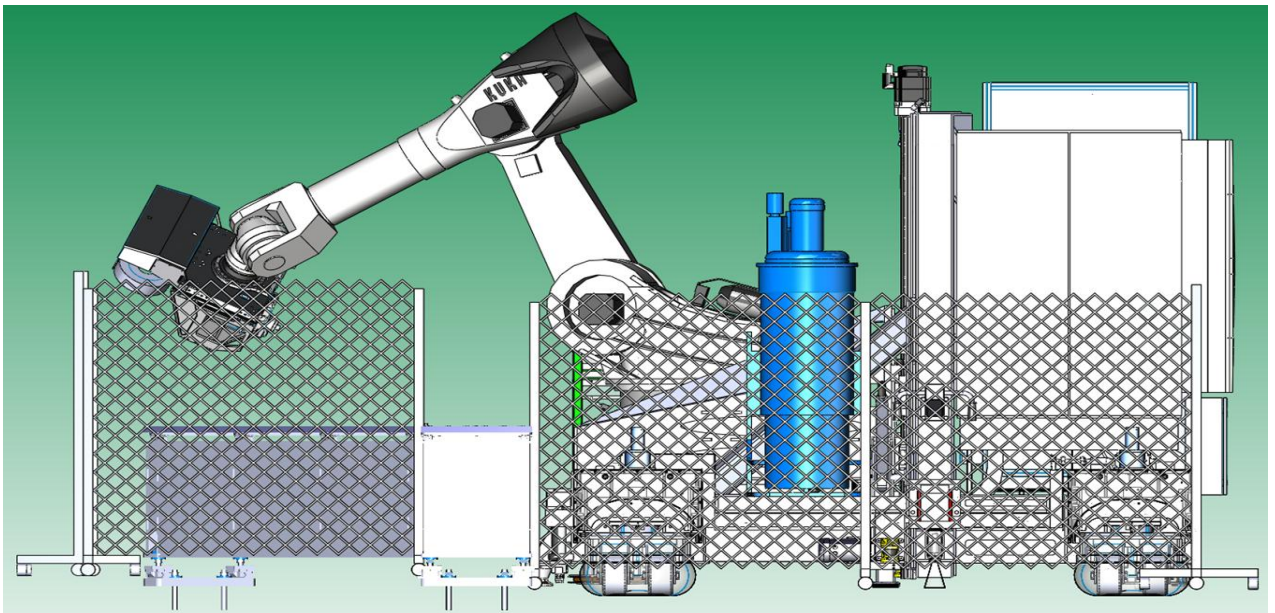

Xpanda Industrial Portable – mobile Safety Barriers

1-800-835-0214

XPANDASEcurityGATES.COM
INFO@XPANDASEcurityGATES.COM

Highly visible & retractable

1-800-835-0214

XPANDASEcurityGATES.COM
INFO@XPANDASEcurityGATES.COM

Expandable- Retractable tubular steel safety gates

OPTIONS

- Slide door access
 - Thumb lock or key lock
- Quick attachments
 - Pin Drop System
 - Slam-Lock system
- Pinned at the corners
- Portable by caster/trolley system
- Up to 98” high sections