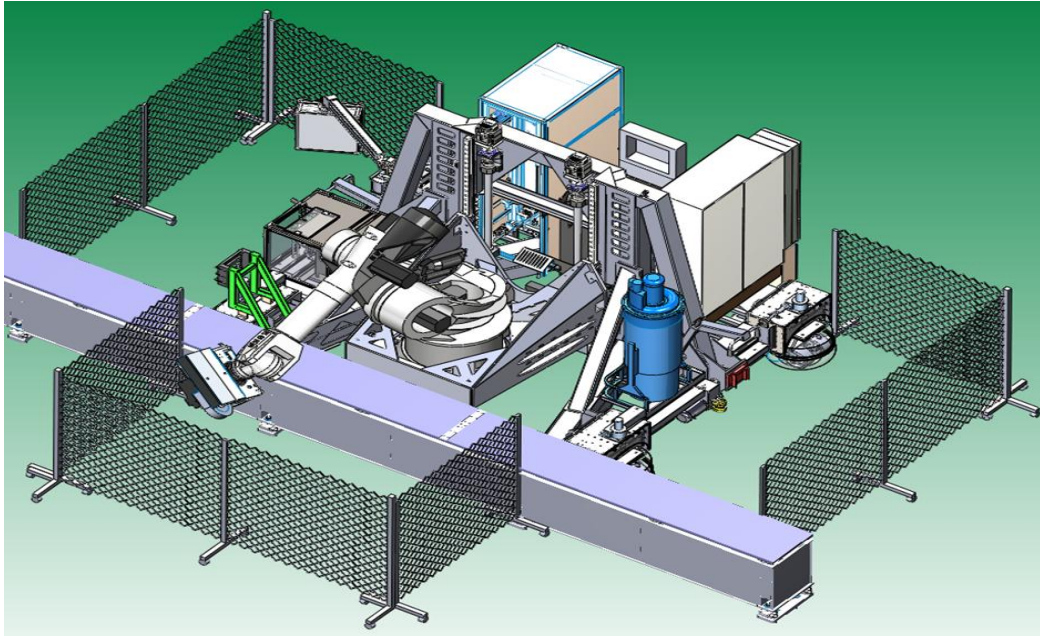

Xpanda Industrial Portable – mobile Safety Barriers

1-800-835-0214

XPANDASEcurityGATES.COM
INFO@XPANDASEcurityGATES.COM

Highly visible & retractable

1-800-835-0214

XPANDASEcurityGATES.COM
INFO@XPANDASEcurityGATES.COM

Expandable- Retractable tubular steel safety gates

OPTIONS

- Slide door access
 - Thumb lock or key lock
- Quick attachments
 - Pin Drop System
 - Slam-Lock system
- Pinned at the corners
- Portable by caster/trolley system
- Up to 98” high sections