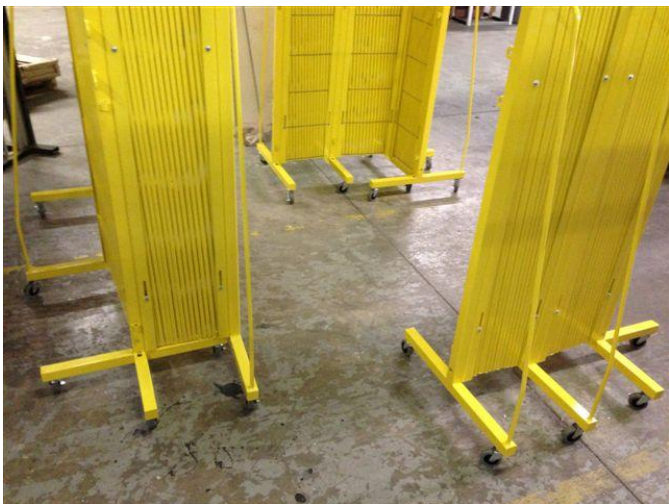

Xpanda Industrial Portable – mobile Safety Barriers

1-800-835-0214

XPANDASEcurityGATES.COM
INFO@XPANDASEcurityGATES.COM

Highly visible & retractable

1-800-835-0214

XPANDASEcurityGATES.COM
INFO@XPANDASEcurityGATES.COM

Expandable- Retractable tubular steel safety gates

OPTIONS

- Slide door access
 - Thumb lock or key lock
- Quick attachments
 - Pin Drop System
 - Slam-Lock system
- Pinned at the corners
- Portable by caster/trolley system
- Up to 98” high sections