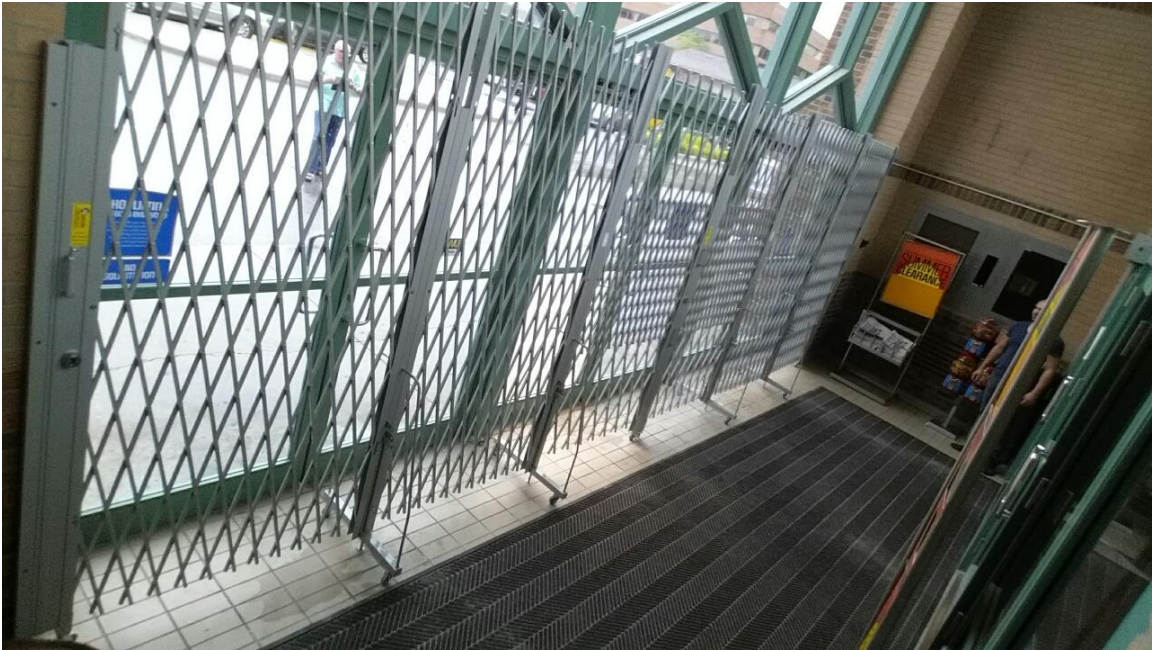

# COMPLETE STOREFRONT SECURITY

Quick easy to use portable/ mobile security

1-800-835-0214

XPANDASEcurityGATES.COM  
INFO@XPANDASEcurityGATES.COM

# COMPLETE STOREFRONT SECURITY

This particular portable/mobile installation will be used every day for store opening and closing times. As you can see, the system is not attached to any storefront fixture. In this situation it is simply stored neatly out of the way during the day. This ensures that it doesn't detract from the look of the store or deter customers during business hours. In other scenarios, with both new and existing stores, pockets or storage bin's with merchandising display space would be built to store or hide the mobile system. In all of these cases, the gates are very easily operated on heavy duty casters.