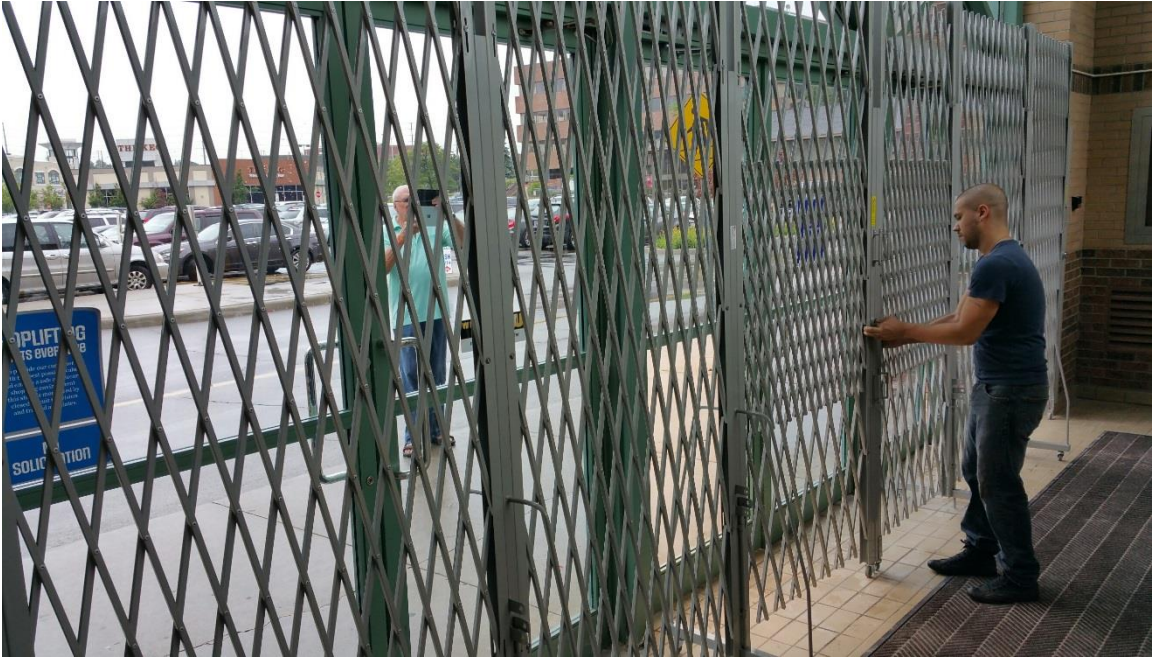

# COMPLETE STOREFRONT SECURITY

Quick easy to use portable/ mobile security

1-800-835-0214

XPANDASEcurityGATES.COM  
INFO@XPANDASEcurityGATES.COM

# COMPLETE STOREFRONT SECURITY

This particular portable/mobile installation will be used every day for store opening and closing times. As you can see, the system is not attached to any storefront fixture. In this situation it is simply stored neatly out of the way during the day. This ensures that it doesn't detract from the look of the store or deter customers during business hours. In other scenarios, with both new and existing stores, pockets or storage bin's with merchandising display space would be built to store or hide the mobile system. In all of these cases, the gates are very easily operated on heavy duty casters.