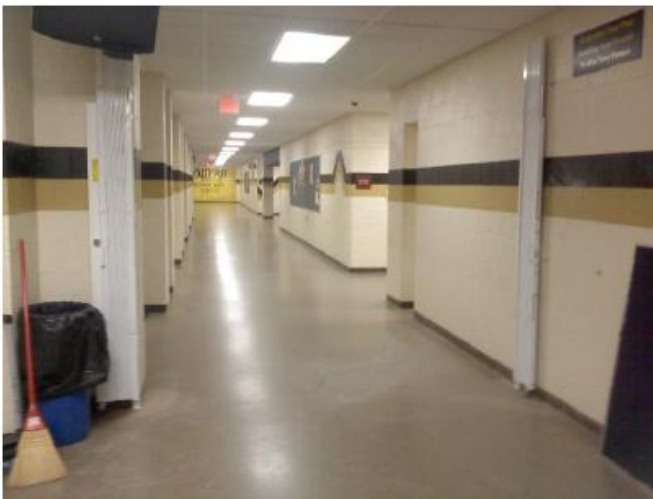

# Quality Tubular Steel Security Gates

- Xpanda security gates are built with ½" square cold rolled steel tubing with a high quality powder coated finish
- Leaving no sharp edges
- Fold away and can be secured when not in use.
- Easy to use.
- Locking posts can be key controlled with your existing keyway