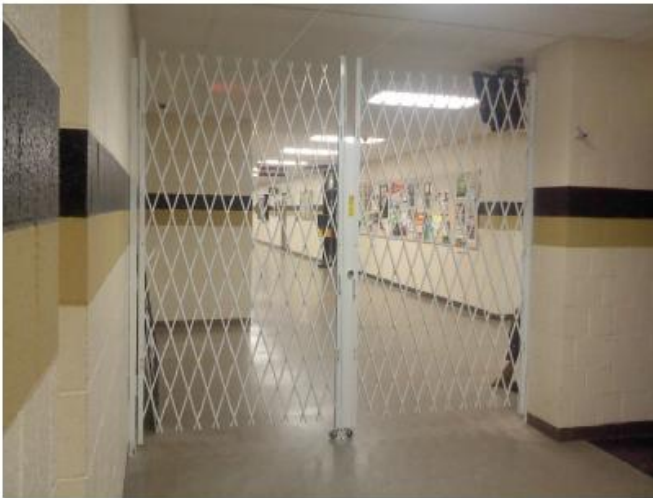

# Quality Tubular Steel Security Gates

- Xpanda security gates are built with ½" square cold rolled steel tubing with a high quality powder coated finish
- Leaving no sharp edges
- Fold away and can be secured when not in use.
- Easy to use.
- Locking posts can be key controlled with your existing keyway